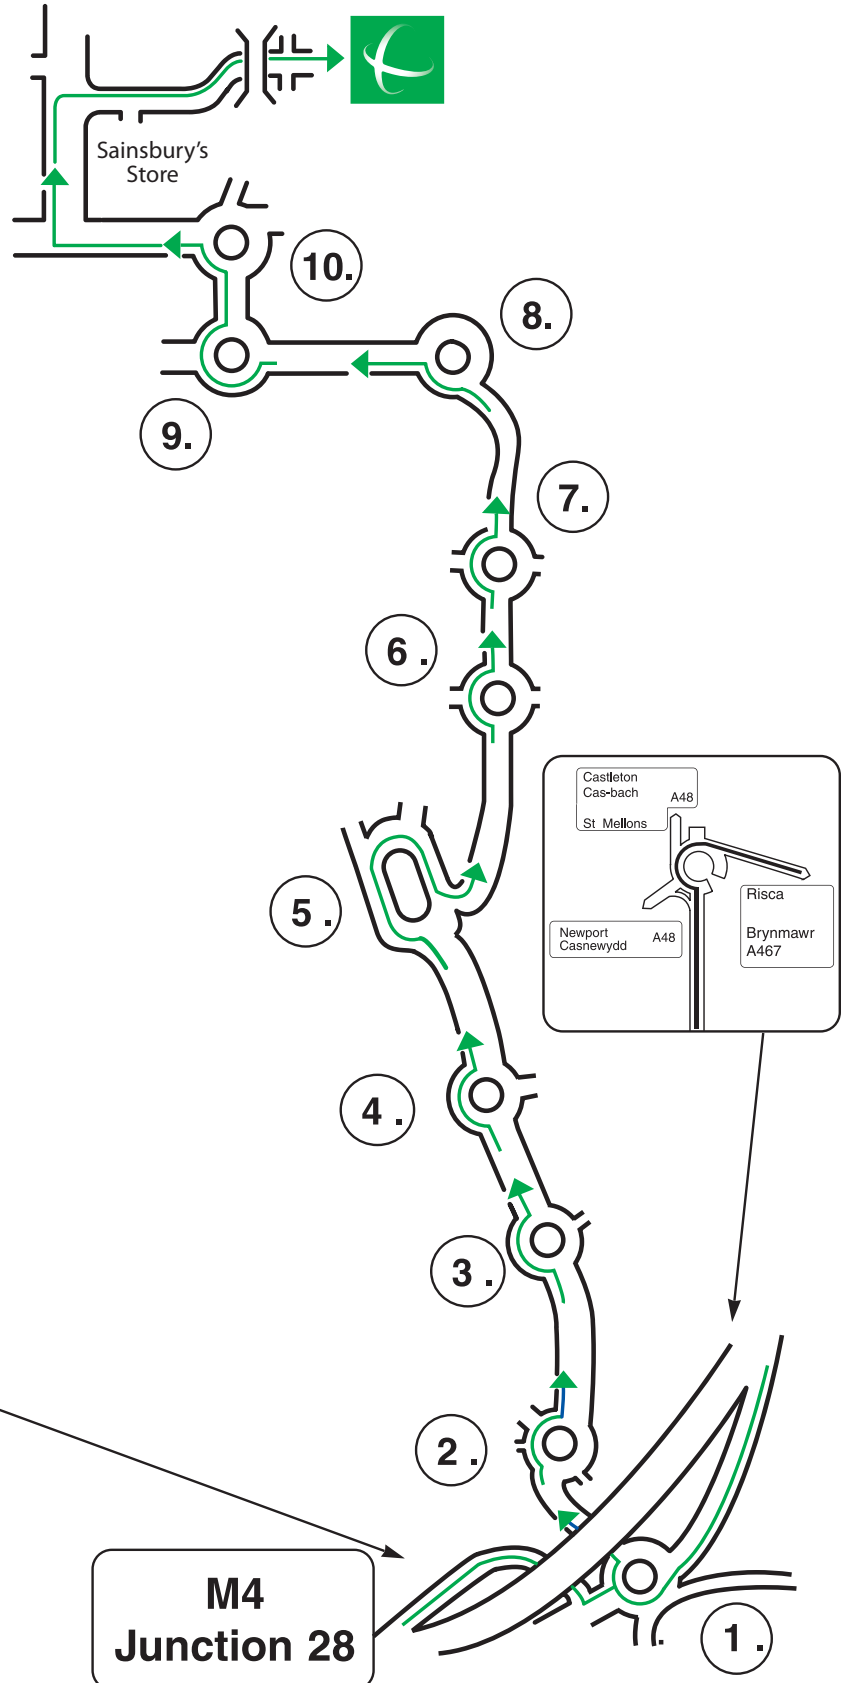

How to find us

Instructions

M4 Junction 28.

- **1st Roundabout**
Head for Risca
- **2nd Roundabout**
Second exit. Risca A467
- **3rd Roundabout**
Straight on. Brynmawr A467
- **4th Roundabout**
Straight on. Brynmawr A467
- **5th Roundabout (Full Moon).**
Third exit Brynmawr A467
- **6th Roundabout**
Straight on. Brynmawr A467
- **7th Roundabout**
Straight on.
- **8th Roundabout (Celyn)**
First exit. Ystrad Mynach A472
- **9th Roundabout (Pentwynmawr)**
Second exit Pentwynmawr
- **10th Roundabout (Springfield)**
First exit. Pontllanfraith B4251.
- **Right onto Industrial Estate.**
- **Right again and straight on.**

Newbridge Road Industrial Estate,
Blackwood, South Wales, NP12 2YN

T : 01495 235800

F : 01495 235808

E : info@frontier-group.co.uk

www.frontier-group.co.uk

**M4
Junction 28**