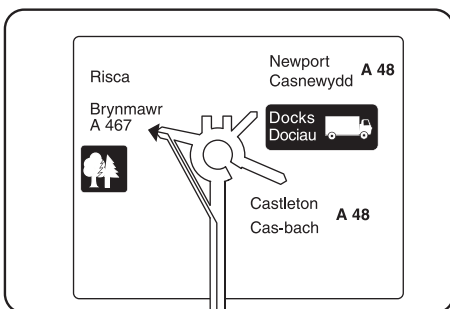

How to find us

Instructions

M4 Junction 28.

- **1st Roundabout**
Head for Risca
- **2nd Roundabout**
Second exit. Risca A467
- **3rd Roundabout**
Straight on. Brynmawr A467
- **4th Roundabout**
Straight on. Brynmawr A467
- **5th Roundabout (Full Moon).**
Third exit Brynmawr A467
- **6th Roundabout**
Straight on. Brynmawr A467
- **7th Roundabout**
Straight on.
- **8th Roundabout (Celyn)**
First exit. Ystrad Mynach A472
- **9th Roundabout (Pentwynmawr)**
Second exit Pentwynmawr
- **10th Roundabout (Springfield)**
First exit. Pontllanfraith B4251.
- **Right onto Industrial Estate.**
- **Right again and straight on.**

Newbridge Road Industrial Estate,
Blackwood, South Wales, NP12 2YN

T : 01495 235800

F : 01495 235808

E : info@frontier-group.co.uk

www.frontier-group.co.uk

**M4
Junction 28**